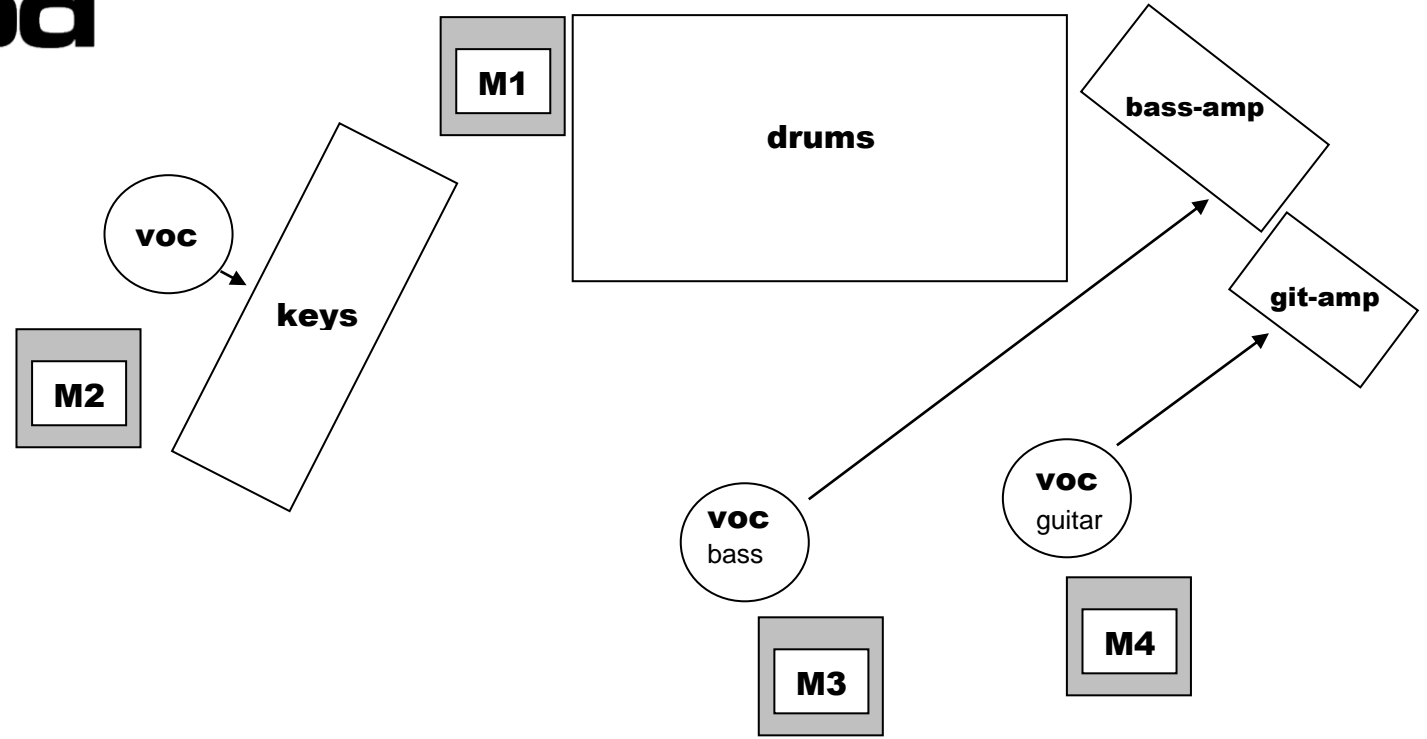

junkmood

stage plan & technical rider

karsten weißenseel
 egerer strasse 24
 82319 starnberg

0176 24664831
 jm@junkmood.de
 www.iunkmood.de

Instrument		Input	Effects
3 x Vocal		3 x Mic-XLR	Reverb, Delay, Compressor
Keys (L/R)		2 x DI	-
Bass		1 x DI or Mic-XLR	-
Guitar		1 x Mic-XLR	-
Drums	Kick	1 x Mic-XLR	Gate, Compressor
	Snare	1 x Mic-XLR	Gate
	Hihat	1 x Mic-XLR	-
	4 Toms	4 x Mic-XLR	-
	OverHead L	1 x Mic-XLR	-
	OverHead R	1 x Mic-XLR	-
		Drum-Mics are optional, depending on room size	

Mx = Monitor